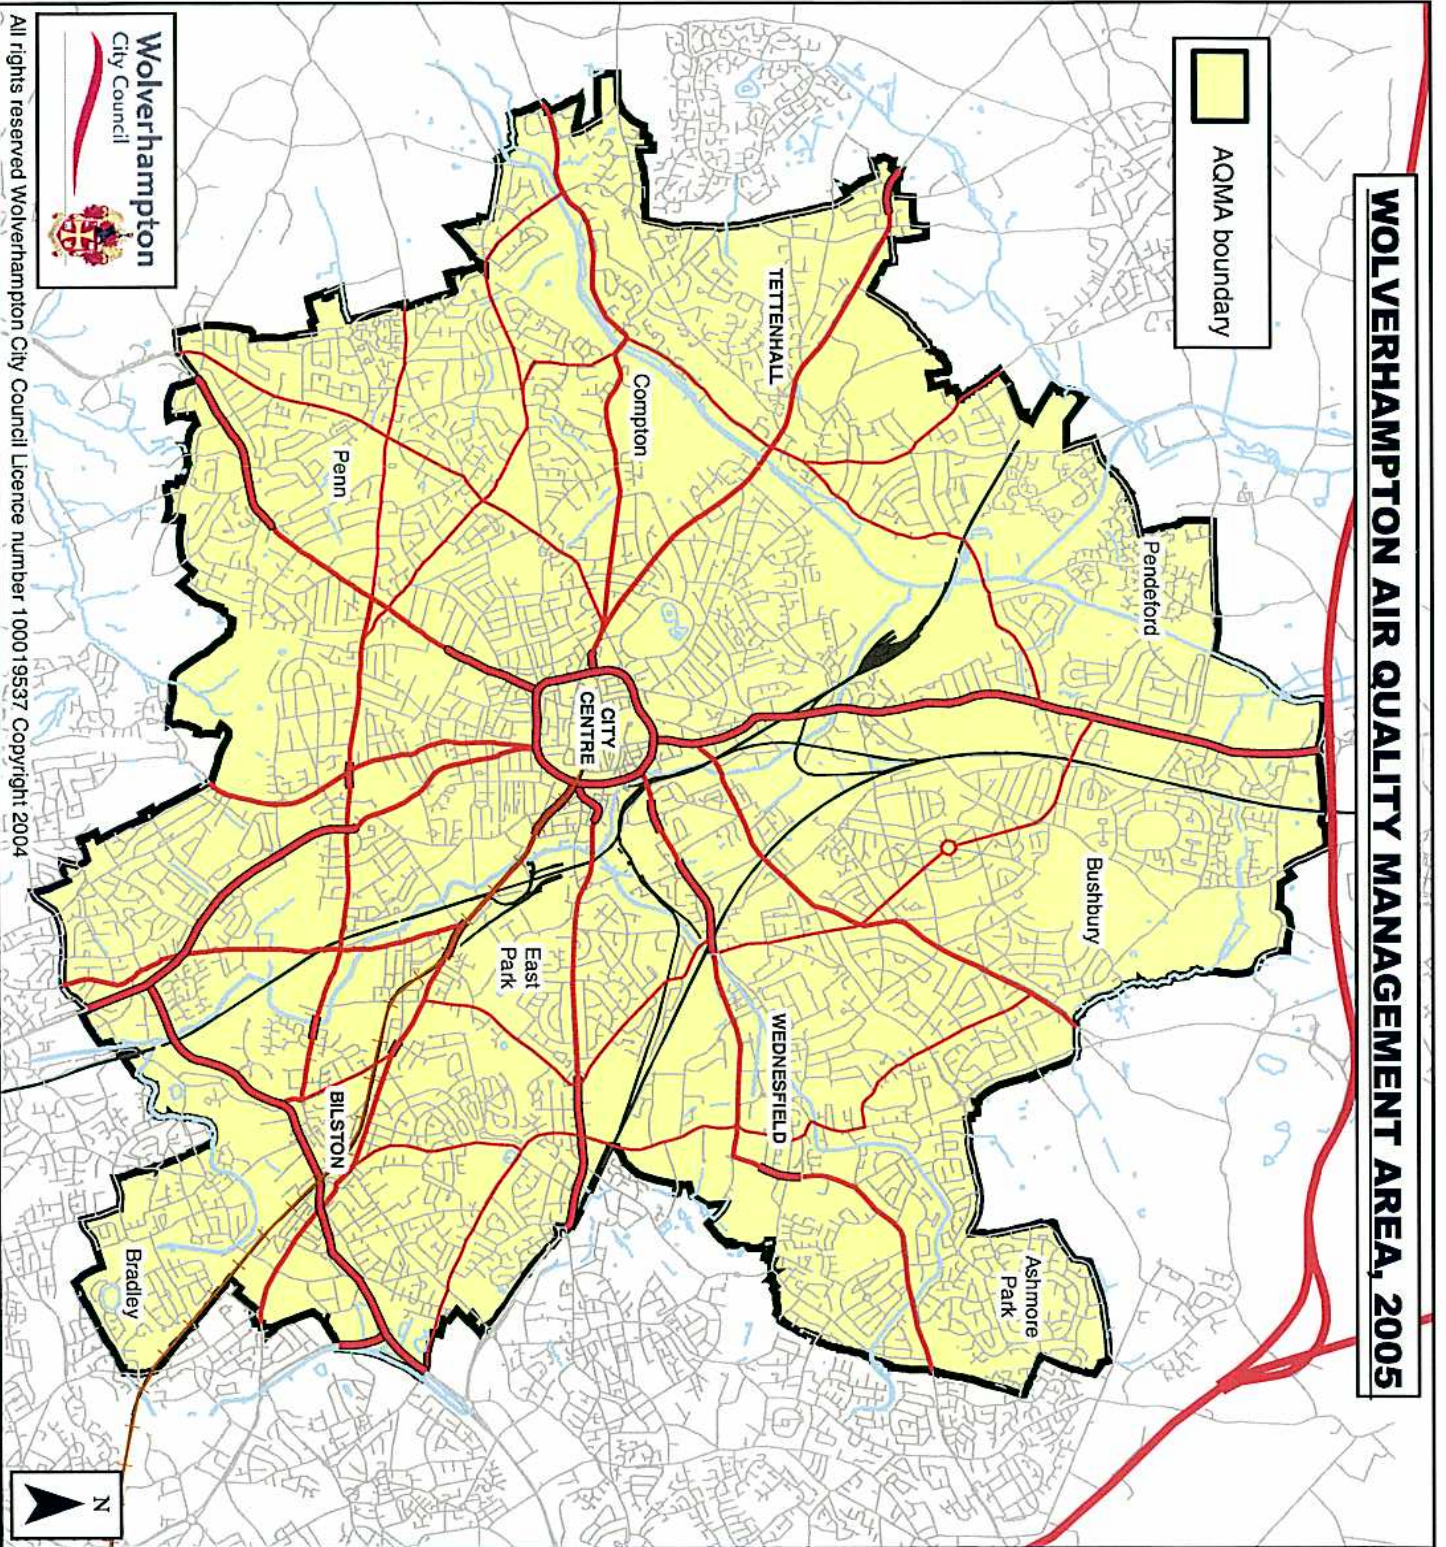

WOLVERHAMPTON AIR QUALITY MANAGEMENT AREA, 2005

FIGURE 11.0

All rights reserved Wolverhampton City Council Licence number 1 000 19537 Copyright 2004

For more information regarding OS Copyright please call 01902 555633. Quote map reference "AC/aqma.mxd". Map printed 28th January 2005