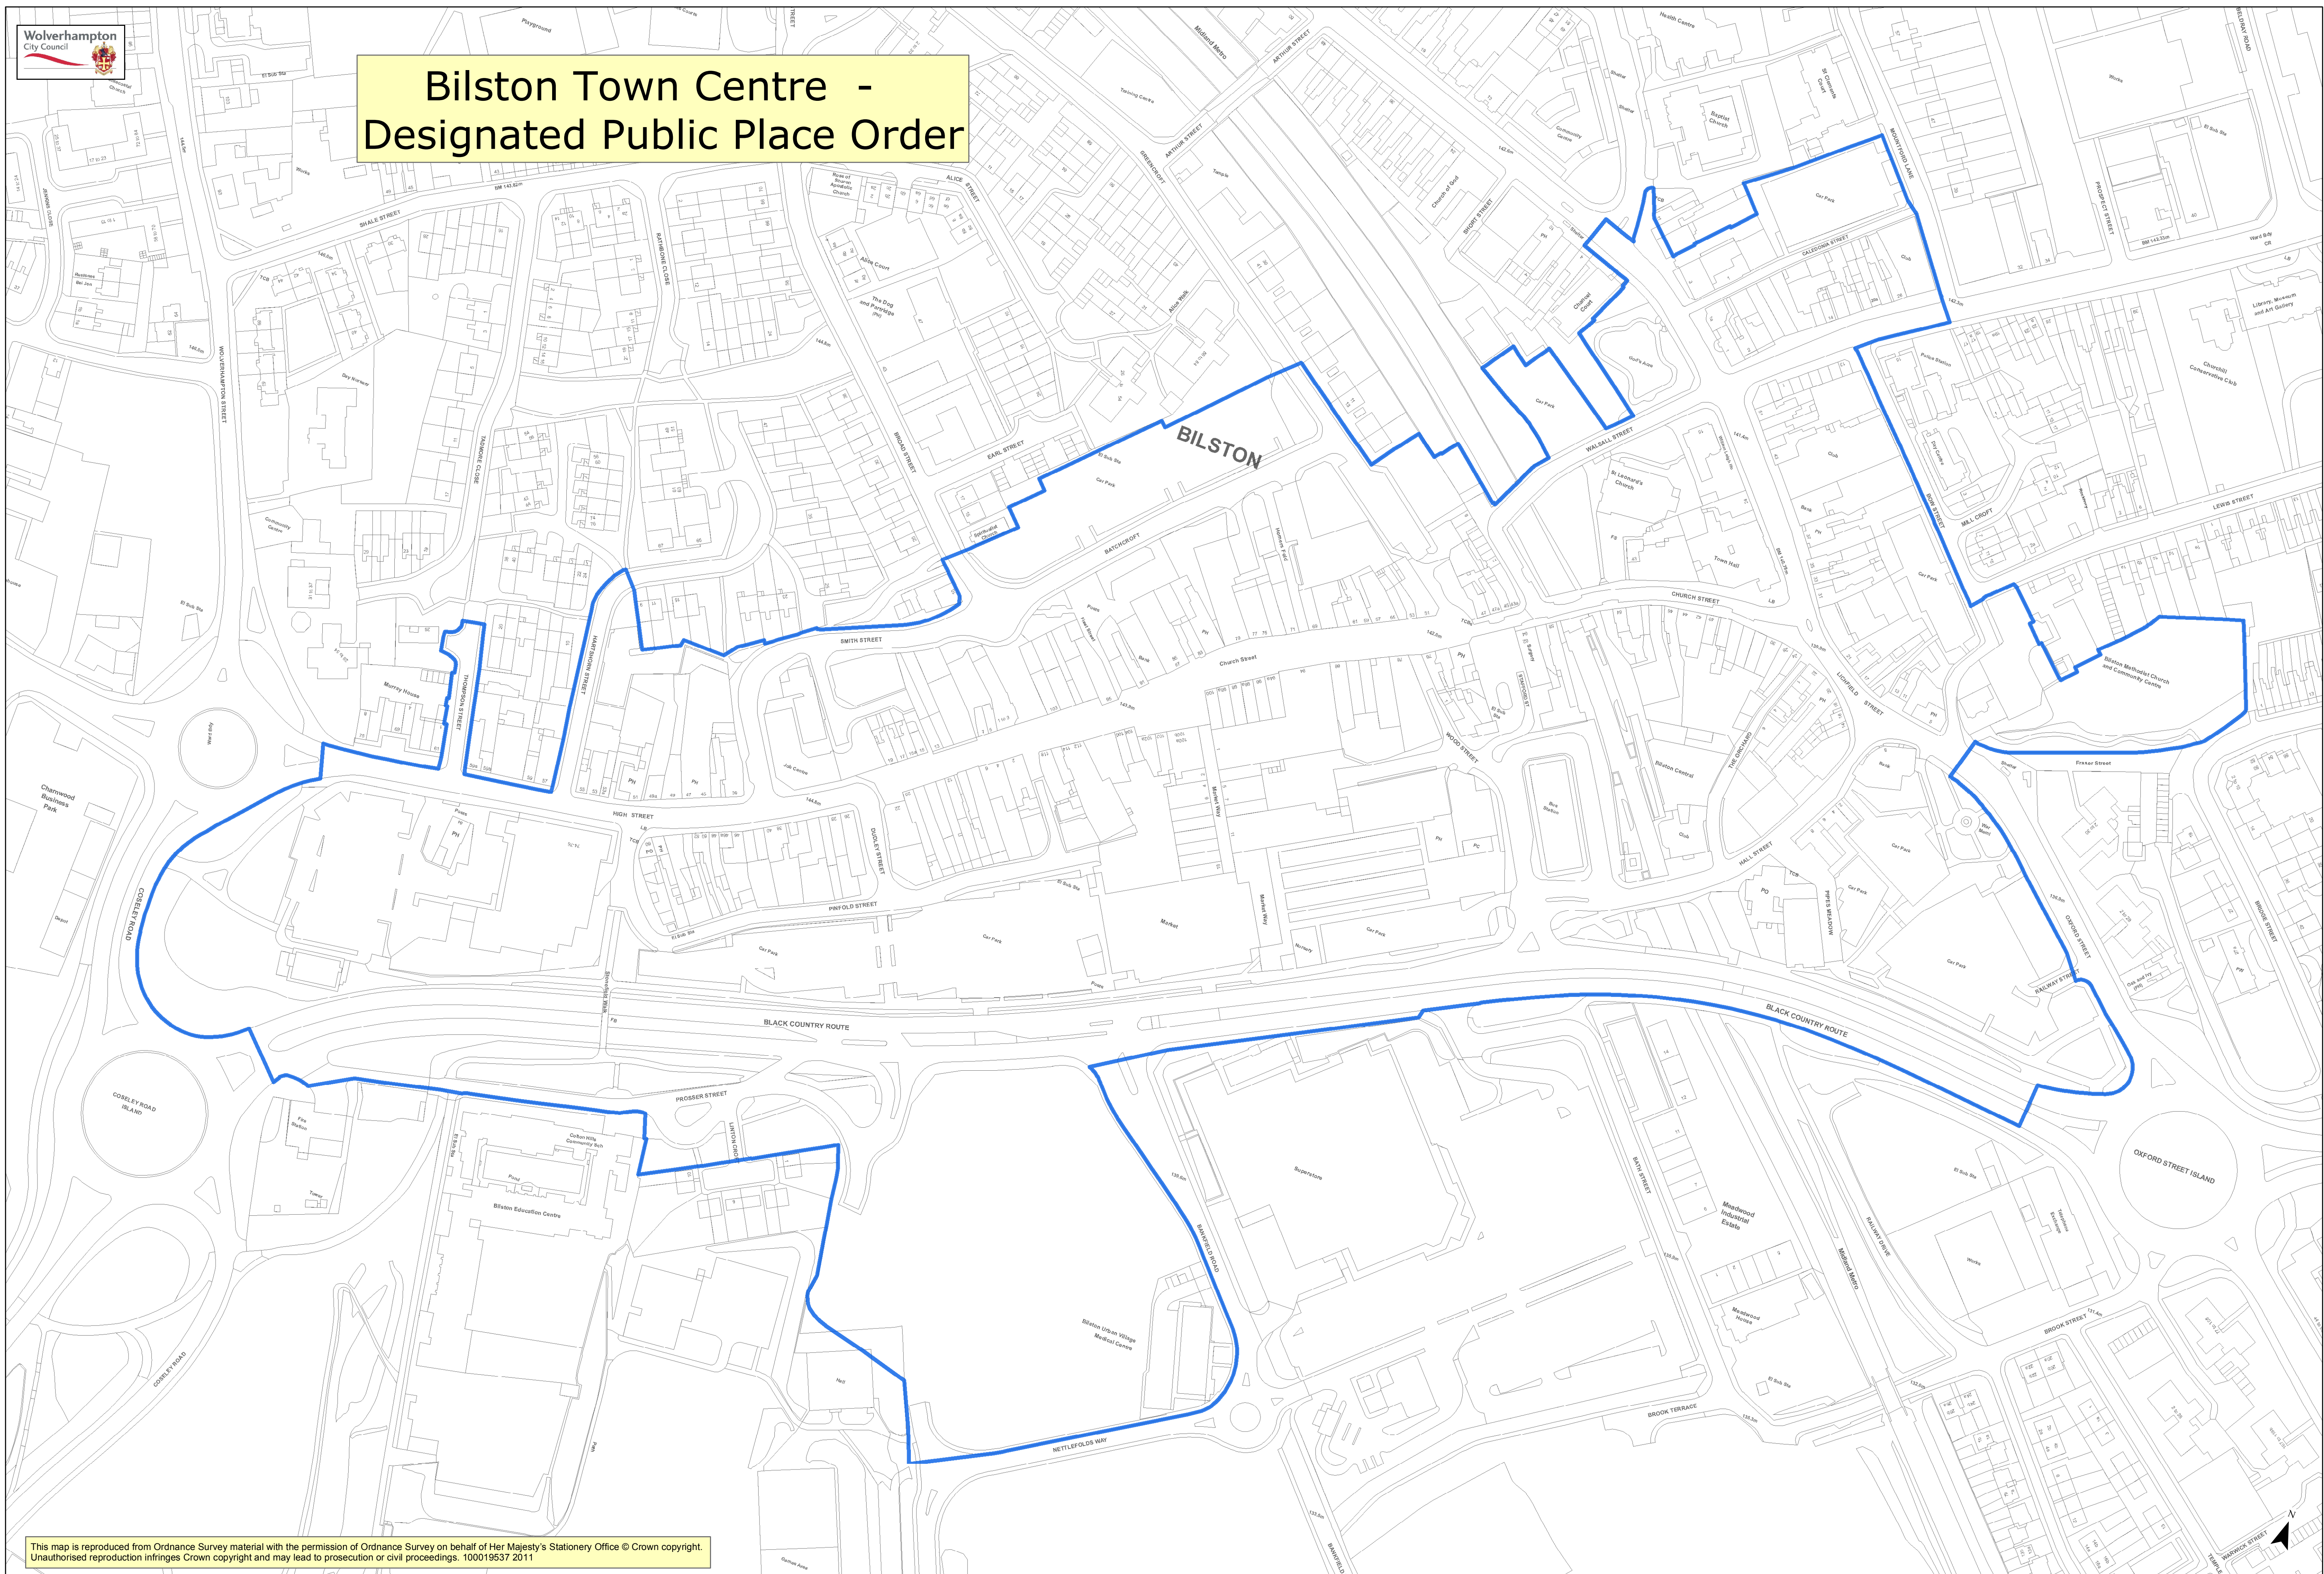

# Bilston Town Centre - Designated Public Place Order

This map is reproduced from Ordnance Survey material with the permission of Ordnance Survey on behalf of Her Majesty's Stationery Office © Crown copyright. Unauthorised reproduction infringes Crown copyright and may lead to prosecution or civil proceedings. 100019537 2011